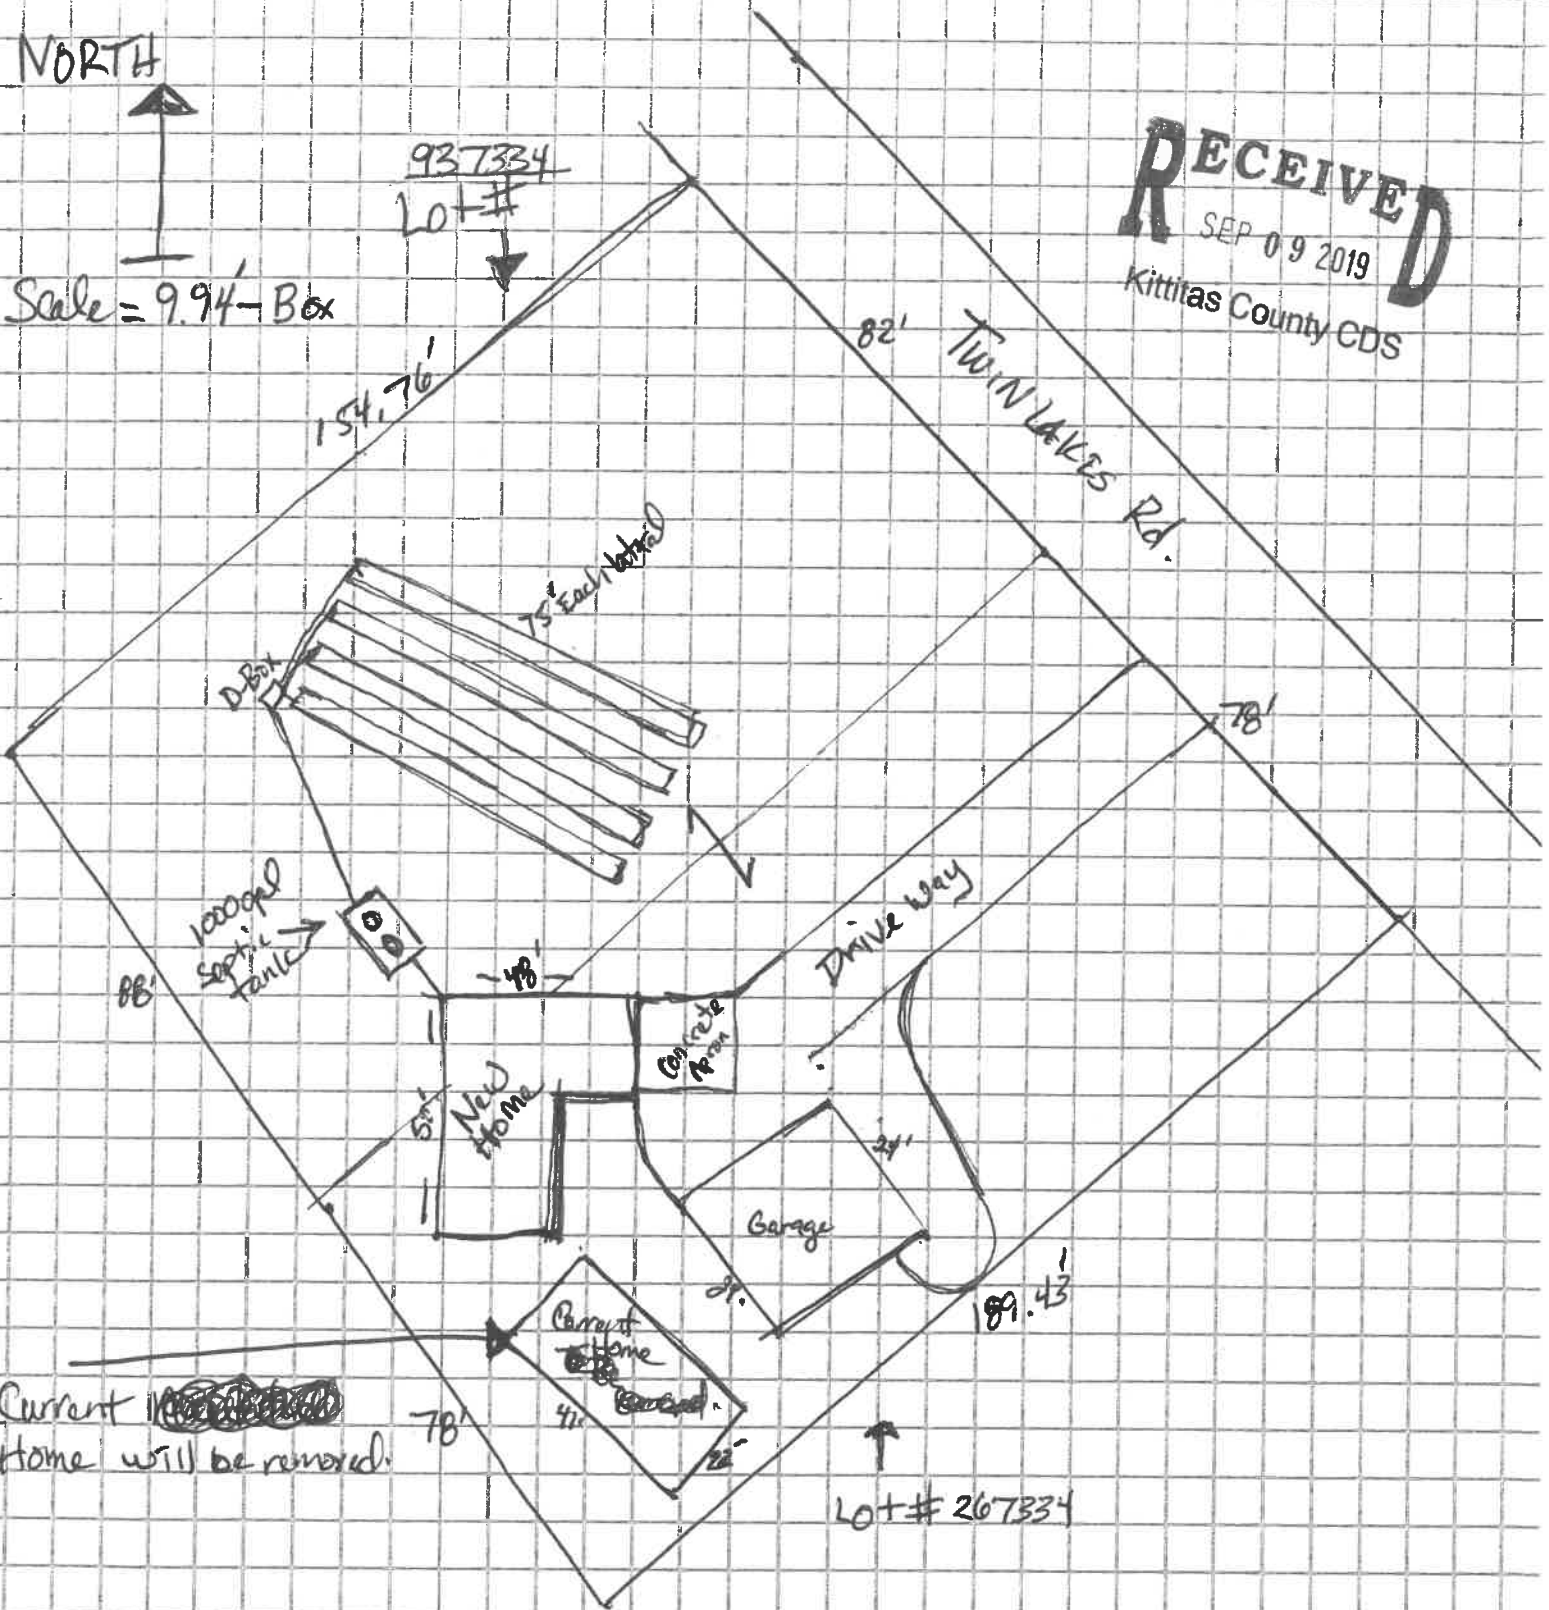

Scale = 9.94' - Box

937334
Lot #

RECEIVED
SEP 09 2019

Kittitas County CDS

Kasey Kilts

241 TWIN LAKES RD
Cle Elum, wa 98922

(Propose to Combine Lot 937334
with Lot 267334)